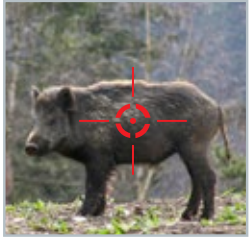

Setting New Standards of Accuracy

For the first time, ease of use and tactical operability have been brought together in the newly released AQC family of reflex sights. Now, hunters, military and paramilitary alike can benefit from the sights' user friendly features.

CEO of MSE, LTC. (Res.) Mikey Hartman, founder and former commander of IDF Marksmanship and Sharpshooting school for the last two decades, has created the AQC (Accurate Quick "Chot") family of sights.

AQC series of reflex sights set a new standard of accuracy. The sights are parallax free and use a uniquely sharp reticle, thus enabling faster target acquisition and higher accuracy, maximizing your shooting ability to its highest level.

AQC-1C is a unique All-In-One reflex sight built for the most challenging shooting scenarios.

Short Range

Quick & Accurate Shooting

The AQC-1C reflex sight is uniquely designed with three built-in reticle options, allowing the shooter to choose between one reticle for quick shooting in urban terrain, a second reticle for accurate shooting in open terrain and a red dot for shooter's preference.

Switching between reticles is easily accomplished at the press of a button on the PTT (Press To Transmit) cable, located on the gun's grip, or by pressing the right activation button, located at the rear of the sight.